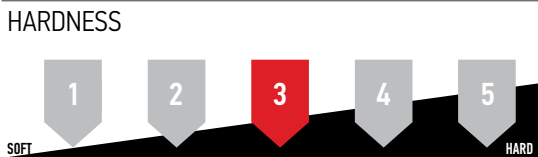

CONCRETE EFFECT

CONCRETE EFFECT SPRAY PAINT gives your project a rough and uneven surface just like a real concrete. Decorate versatile materials such as metal, wood, stone, concrete, clay, cardboard, glass and plastic objects and give them a solid greyish concrete look. The object gets a genuine looking hard, structured surface which is strong, weather and UV resistant.

TYPE OF THE BINDER:
Acrylic binder, Solvent based

DEGREE OF GLOSS (DIN 67530 60 °):
Matt less than 20 gloss units

HEAT RESISTANCE: 110 °
STORAGE STABILITY: 60 months

EU VOC-CONTENT: VOC 567,31 g/L

REACOATING: always